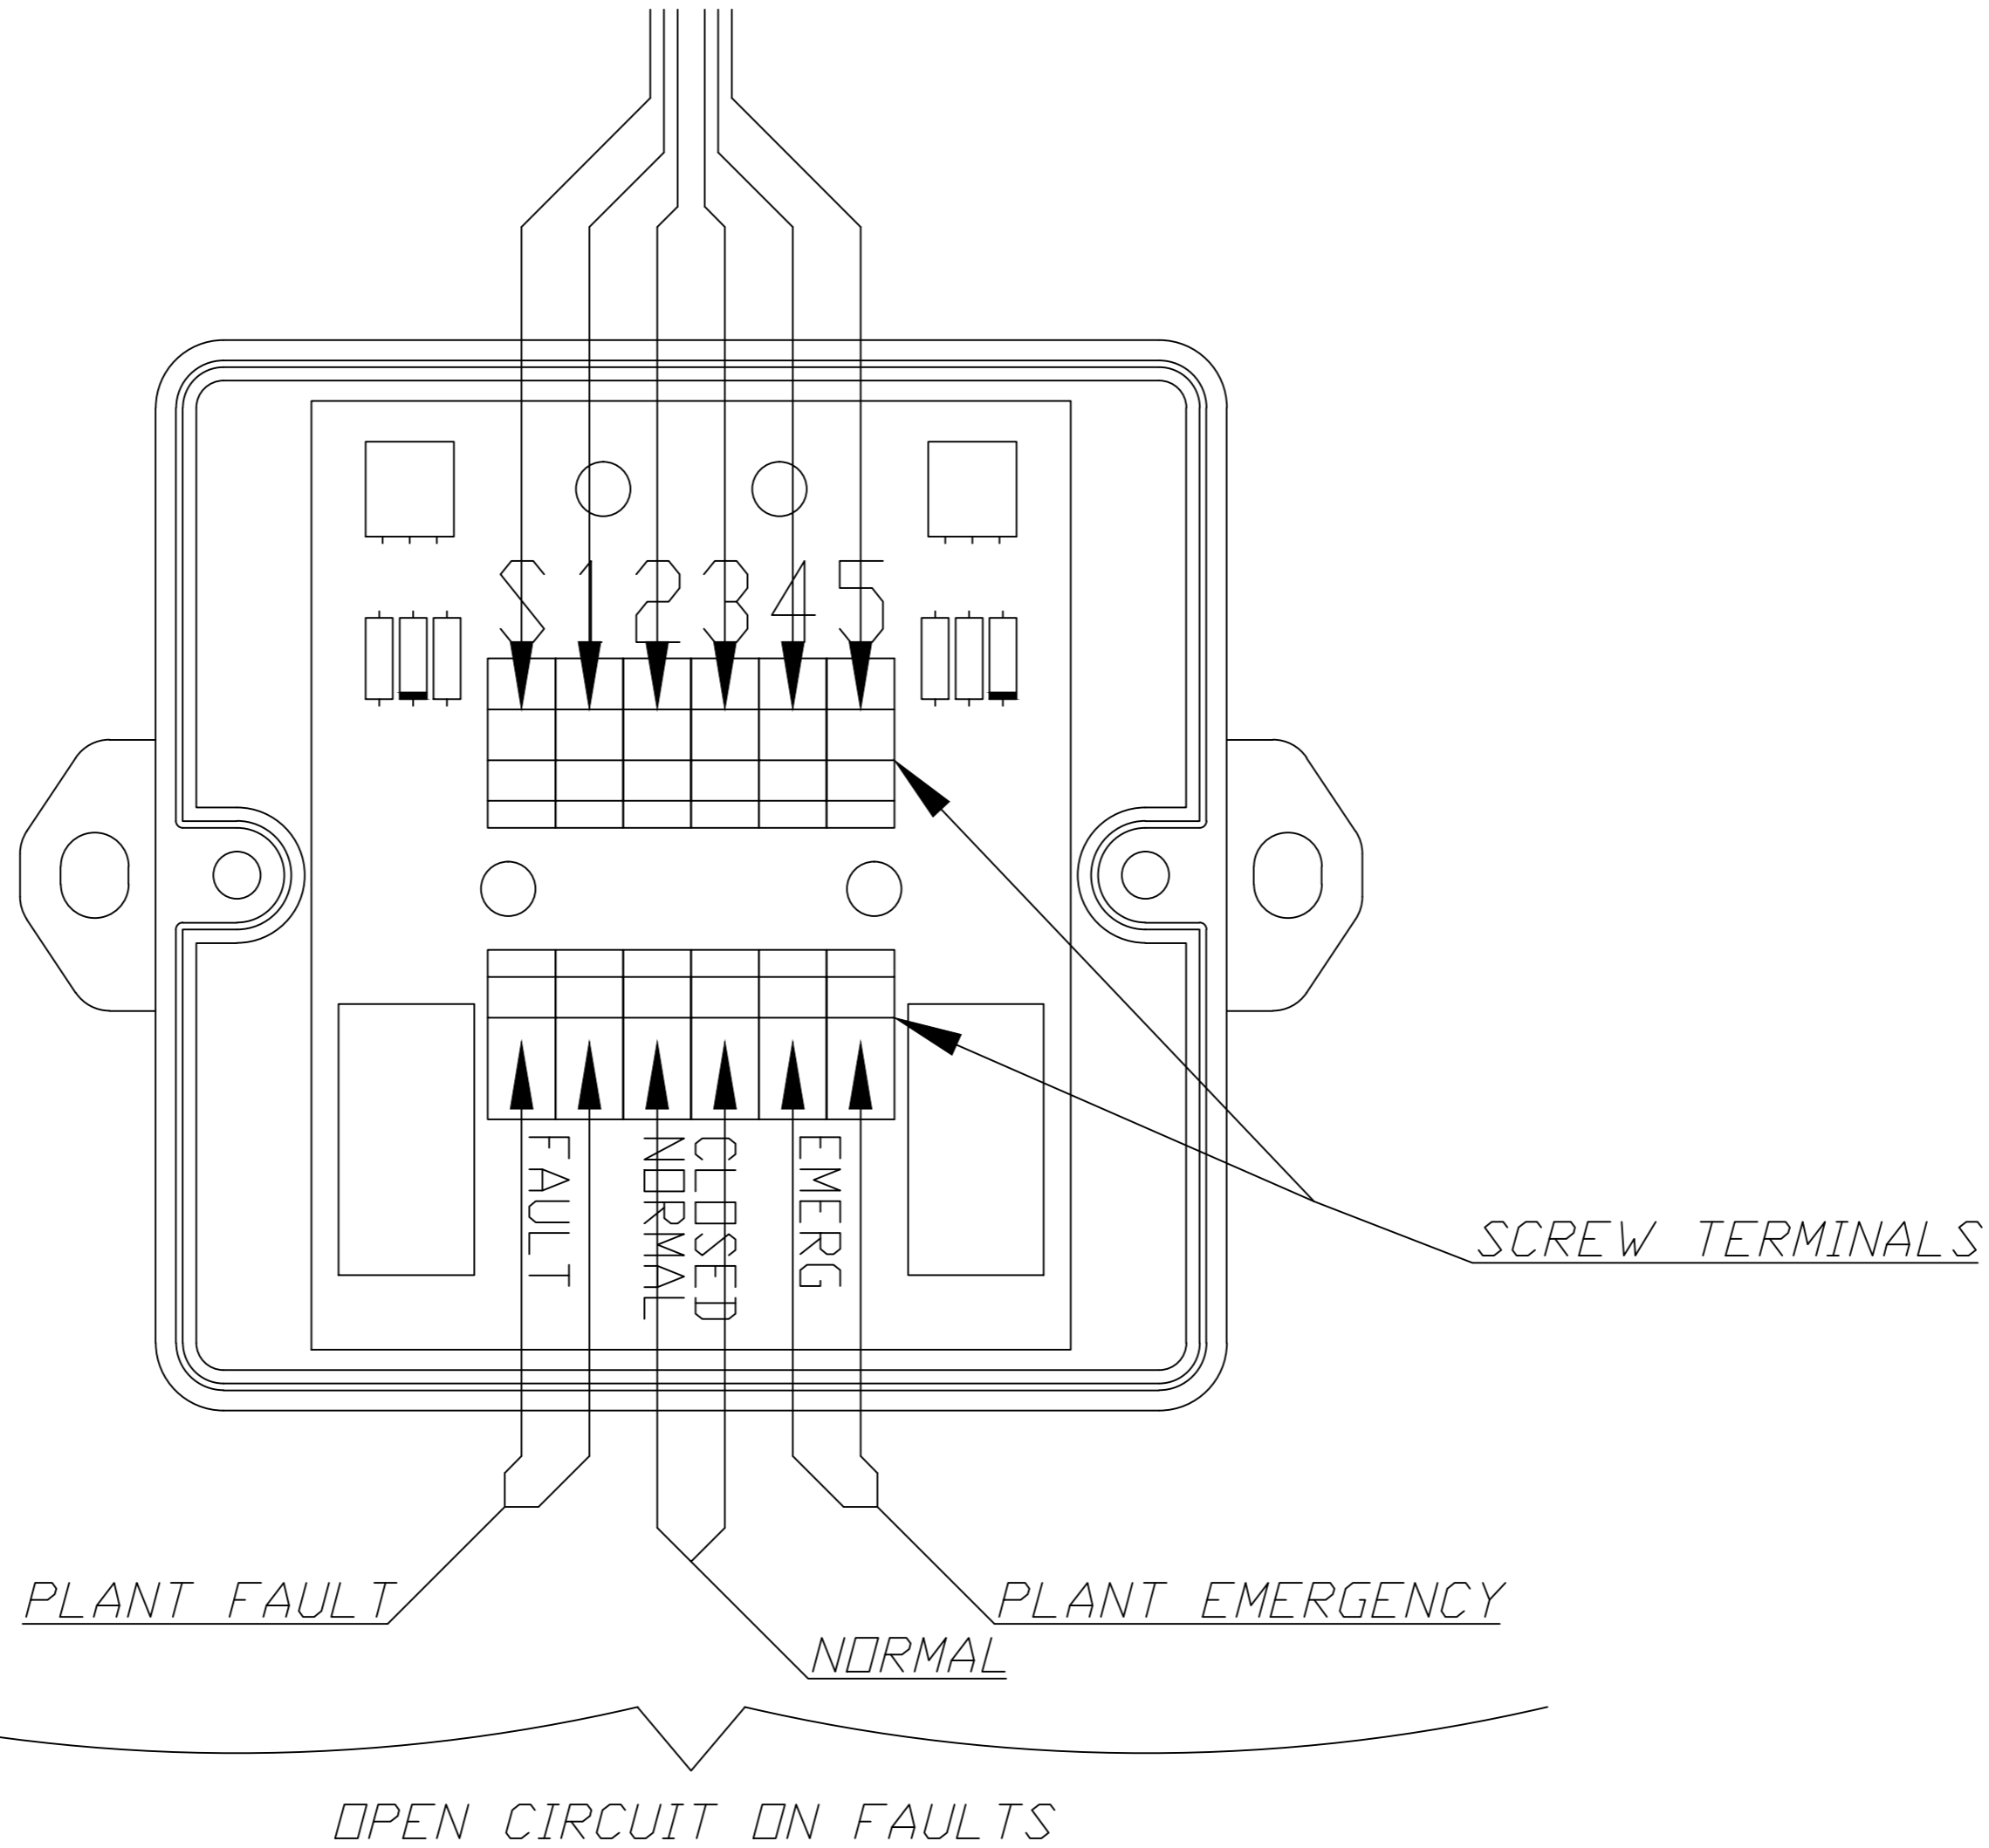

TO REMOTE SWITCH WIRING
 (WIRE AS CLOSE TO PLANT AS POSSIBLE)

If In Doubt Ask							
Do Not Scale	Drawn by	Checked by	Approved by - date	Filename	Date 10/06/2014	Scale NTS	All Dims In mm Unless Otherwise Stated
	PRECISION UK Ltd <small>Unit 8B Newby Road Industrial Estate, Hazel Grove, Stockport, SK7 5DA, UK Tel: 00 44 (0) 161 487 2822 Fax: 00 44 (0) 161 487 2816 Email: info@precision-parts.co.uk www.precision-parts.co.uk</small>			AGSS BMS Wiring diagram			
				AGP-BMS-WD-01	Revision 0	Sheet 1/1	